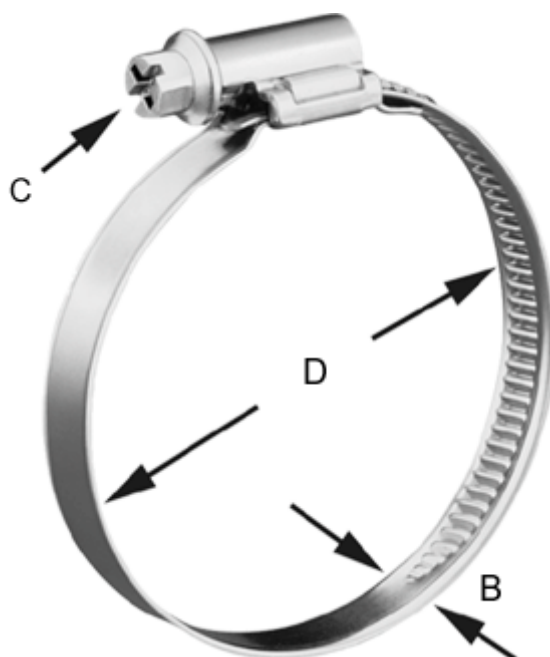

Article number: 021366703021

Description: Worm Drive Hose Clip
TORRO 16-27/12 C7 W3

Measures

C (screw type) = C7 - 7mm

Diameter D = 16-27

Width B = 12.0